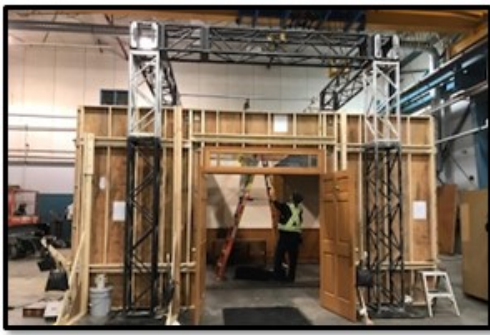

Motion Picture Set Construction Crew Training

Learn from industry experts the theoretical and applied skills to pursue employment in the motion picture industry. The training programs prepare graduates for entry-level Crew Positions specific to **Set Construction**. Each of these three specific crews are instrumental in the preparation and shooting of any given film or television production. Students need to have a desire to work in a fast-paced, rewarding, and dynamic sector. Individuals who are creative, detail-focused, have a strong aptitude for working with their hands and on their feet, are self motivated and appreciate working with a team, are well suited to the sector.

| **Training Dates: Jan 4 – Feb 25/22**

| **No-cost tuition/fees** for eligible applicants

www.nic.bc.ca/trades

Blended Delivery Format:

Online Training and in-person Training in **Langley at Martini Film Studios**.
Travel support for eligible applicants.